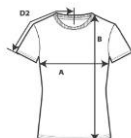

#### DETAILS

**Weight**  
**Content**  
**Features**

180.0 G/SqM (White 170.0 G/SqM)  
100% Cotton  
Semi-fitted contoured silhouette with side seam  
Seamless twin needle 1/2" collar  
Taped neck and shoulders  
Tear away label  
Cap sleeves  
Twin needle sleeve and bottom hems

#### Sizes

**Case Packs**

**Colours**

**SKU's**

S-2XL  
S - 2XL 36 PIECES  
18  
90

#### SPECIFICATIONS

| Centimeters                             | Tol-  | Tol+  | S      | M      | L      | XL     | 2XL    |
|---|-------|-------|--------|--------|--------|--------|--------|
| <b>Chest (A)</b>                        | 2.540 | 2.540 | 43.815 | 48.895 | 53.975 | 59.055 | 64.135 |
| <b>Length from HPS (B)</b>              | 2.540 | 2.540 | 64.770 | 66.040 | 68.580 | 71.120 | 72.390 |
| <b>Sleeve length (centre back) (D2)</b> | 1.905 | 1.905 | 33.655 | 35.560 | 37.465 | 40.005 | 42.545 |
| Inches                                  | Tol-  | Tol+  | S      | M      | L      | XL     | 2XL    |
| <b>Chest (A)</b>                        | 1.000 | 1.000 | 17.250 | 19.250 | 21.250 | 23.250 | 25.250 |
| <b>Length from HPS (B)</b>              | 1.000 | 1.000 | 25.500 | 26.000 | 27.000 | 28.000 | 28.500 |
| <b>Sleeve length (centre back) (D2)</b> | 0.750 | 0.750 | 13.250 | 14.000 | 14.750 | 15.750 | 16.750 |