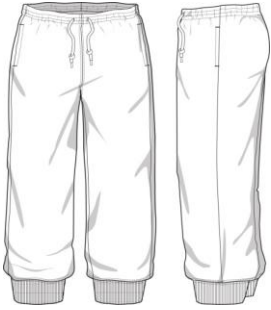

GILDAN®

C18120

Heavy Blend Adult Sweatpants with Cuff

DETAILS

Weight

Content

Features

271.0 G/SqM
 50% Cotton, 50% Polyester
 Sideseamed
 Covered elastic waistband with drawcord
 Satin label
 Jersey-lined side seam pockets
 Differential rise for better fit
 Twin needle ribbed cuffs

Sizes

Case Packs

S-5XL
 S - 3XL 36 PIECES
 4XL - 5XL 12 PIECES

Colours

SKU's

4
 32

SPECIFICATIONS

Centimeters	Tol-	Tol+	S	M	L	XL	2XL	3XL	4XL	5XL
Inseam (P6)	2.540	2.540	81.000	82.500	84.000	85.000	86.000	86.000	86.000	86.000
Waistband relax (P7)	2.540	2.540	35.000	38.000	40.500	43.000	45.500	51.000	53.000	56.000
Inches	Tol-	Tol+	S	M	L	XL	2XL	3XL	4XL	5XL
Inseam (P6)	1.000	1.000	32.000	32.500	33.000	33.500	34.000	34.000	34.000	34.000
Waistband relax (P7)	1.000	1.000	14.000	15.000	16.000	17.000	18.000	20.000	21.000	22.000

S-5XL

COLOURS	Code
Black	036
Dark Heather	108
Navy	032
Sport Grey	095

CHANGES

Total Net Change 0 SKU's