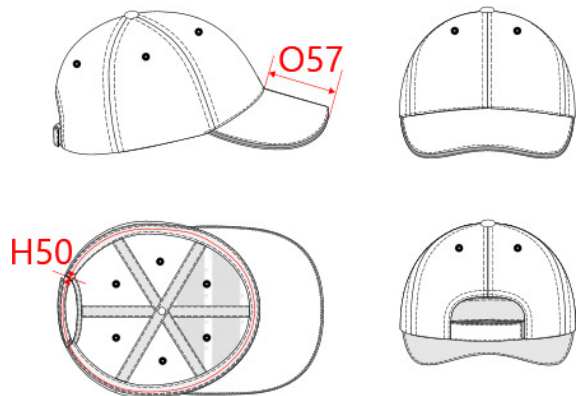

REFERENCE : KP207

SIZES : U

COMPOSITION :

Main fabric : Polyester Pineapple cloth · 230 100% Polyester

Main fabric : Cotton twill - 260 For sandwich on peak. 100% cotton

Material 6 : Rubber quality As inner structure of the peak. 100% PP

Main fabric : Polyester terry - 220 For inner sweatband. 100% polyester

ARTICLE WEIGHT :

45gr/pc

DESCRIPTION	COLORS	PANTONE SERIGRAPHIE
Français : Casquette sport	White / Red	White / 200C
English : Sports cap	White / Aqua blue	White / 7690C
Nederlands : Sportpet met 6 panelen	Black / Grey	Black / 422C
Deutsch : Sport kappe	Royal blue / Black	287C / Black
Español : Gorra deportiva	Navy / White	433C / White
Italiano : Cappellino sport	Lime / Black	367C / Black
Português : Boné de desporto	Grey / Orange	422C / 1585C

MEASUREMENT	
Description	U
H50 Tour de tête / Head measurement	58
O57 Deep of the peak on baseball cap	6,80

CARE LABEL				

PACKING	
Box	100 pcs / box U => L:56cm W:45cm H:36cm GW:8.50kg NW:6.00kg