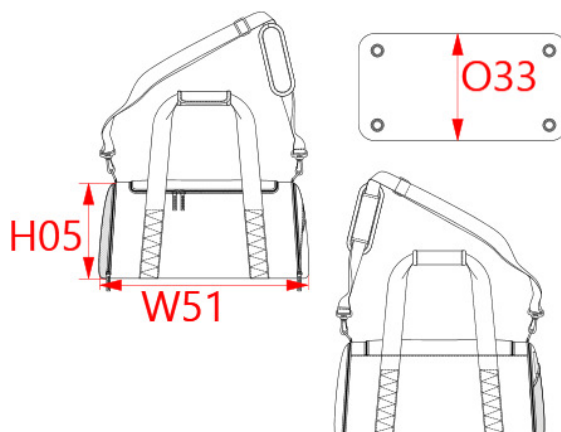

PROACT.®

REFERENCE : PA532

SIZES : U

COMPOSITION :

Main fabric : Polyester 600D PVC backing 100%polyester
 Main fabric : Polyester 600D PVC backing As contrast color 1.
 On one lateral pocket. 100%olyester
 Main fabric : Polyester 600D PVC backing As contrast color 2.
 On one lateral pocket. 100%polyester
 Main fabric : Polyester 600D PVC backing As contrast color 3.
 On bottom panel. 100%olyester
 Lining : Polyester 210D PU backing - 75 As internal lining on
 lateral pockets. 100%polyester
 Mesh : Mesh 85 For pocket, on one side. 100%polyester
 Padding : Special PAD for shoulder & shoulder straps of
 backpacks 6mm thickness. Inside of the shoulder pad +
 handles pad. 100%PE

TECHNICAL DETAIL :

PVC backing

ARTICLE WEIGHT :

620 gr/pc

| DESCRIPTION | |
|---------------------|---------------------------------|
| Français : | Sac de sport 55cm |
| English : | Medium size sport bag 55cm |
| Nederlands : | Medium size sport bag 55cm |
| Deutsch : | Mittelgrobe sport-tasche 55cm |
| Español : | Bolsa deportiva de equipos 55cm |
| Italiano : | Borsa sport 55cm |
| Português : | Saco de desporto |

| MEASUREMENT | | | | | | | |
|--|----|--|--|--|--|--|--|
| Description | U | | | | | | |
| H05 Hauteur totale / Total height | 25 | | | | | | |
| W51 Total width | 55 | | | | | | |
| O33 Deep of bottom part | 28 | | | | | | |

| PACKING | |
|---------|--|
| Box | 15 pcs / box U => L:59cm W:36cm H:43cm GW:10,3kg NW:9,3kg |