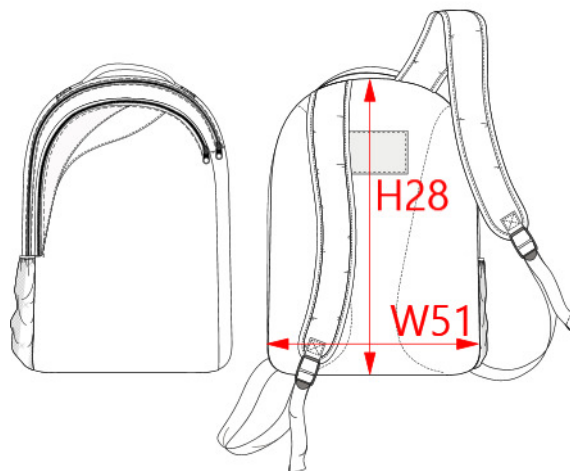

PROACT.®

REFERENCE : PA535

SIZES : U

COMPOSITION :

Main fabric : Polyester 600D PVC backing 100%polyester
 Main fabric : Polyester 600D PVC backing For contrast panel on front pocket 100%polyester
 Main fabric : Polyester 600D PVC backing For contrast panel on front pocket 100%polyester
 Mesh : Polyester mesh For lateral pocket 100% polyester
 Lining : Polyester 190T For inside lining 100% polyester
 Padding : special PAD for shoulder & shoulder straps of backpacks For back panel + shoulder straps

TECHNICAL DETAIL :

PVC backing

ARTICLE WEIGHT :

340 gr/pc

DESCRIPTION	
Français :	Sac à dos multisports
English :	Team sports backpack
Nederlands :	Team sports backpack
Deutsch :	Vereinsport-Rucksack
Español :	Mochila deportiva de equipos
Italiano :	Zaino per team sportivi
Português :	Mochila de desporto

COLORS	PANTONE SERIGRAPHIE
Black / White / Light Grey	Black / White / 2331C
Red / White / Light Grey	1795C / White / 2331C
Royal blue / White / LightGrey	287C / White / 2331C

MEASUREMENT	
Description	U
H28 Back total height	45
W51 Total width	31

PACKING	
Box	25 pcs / box U => L:50cm W:41cm H:54cm GW:9,5kg NW:8,5kg